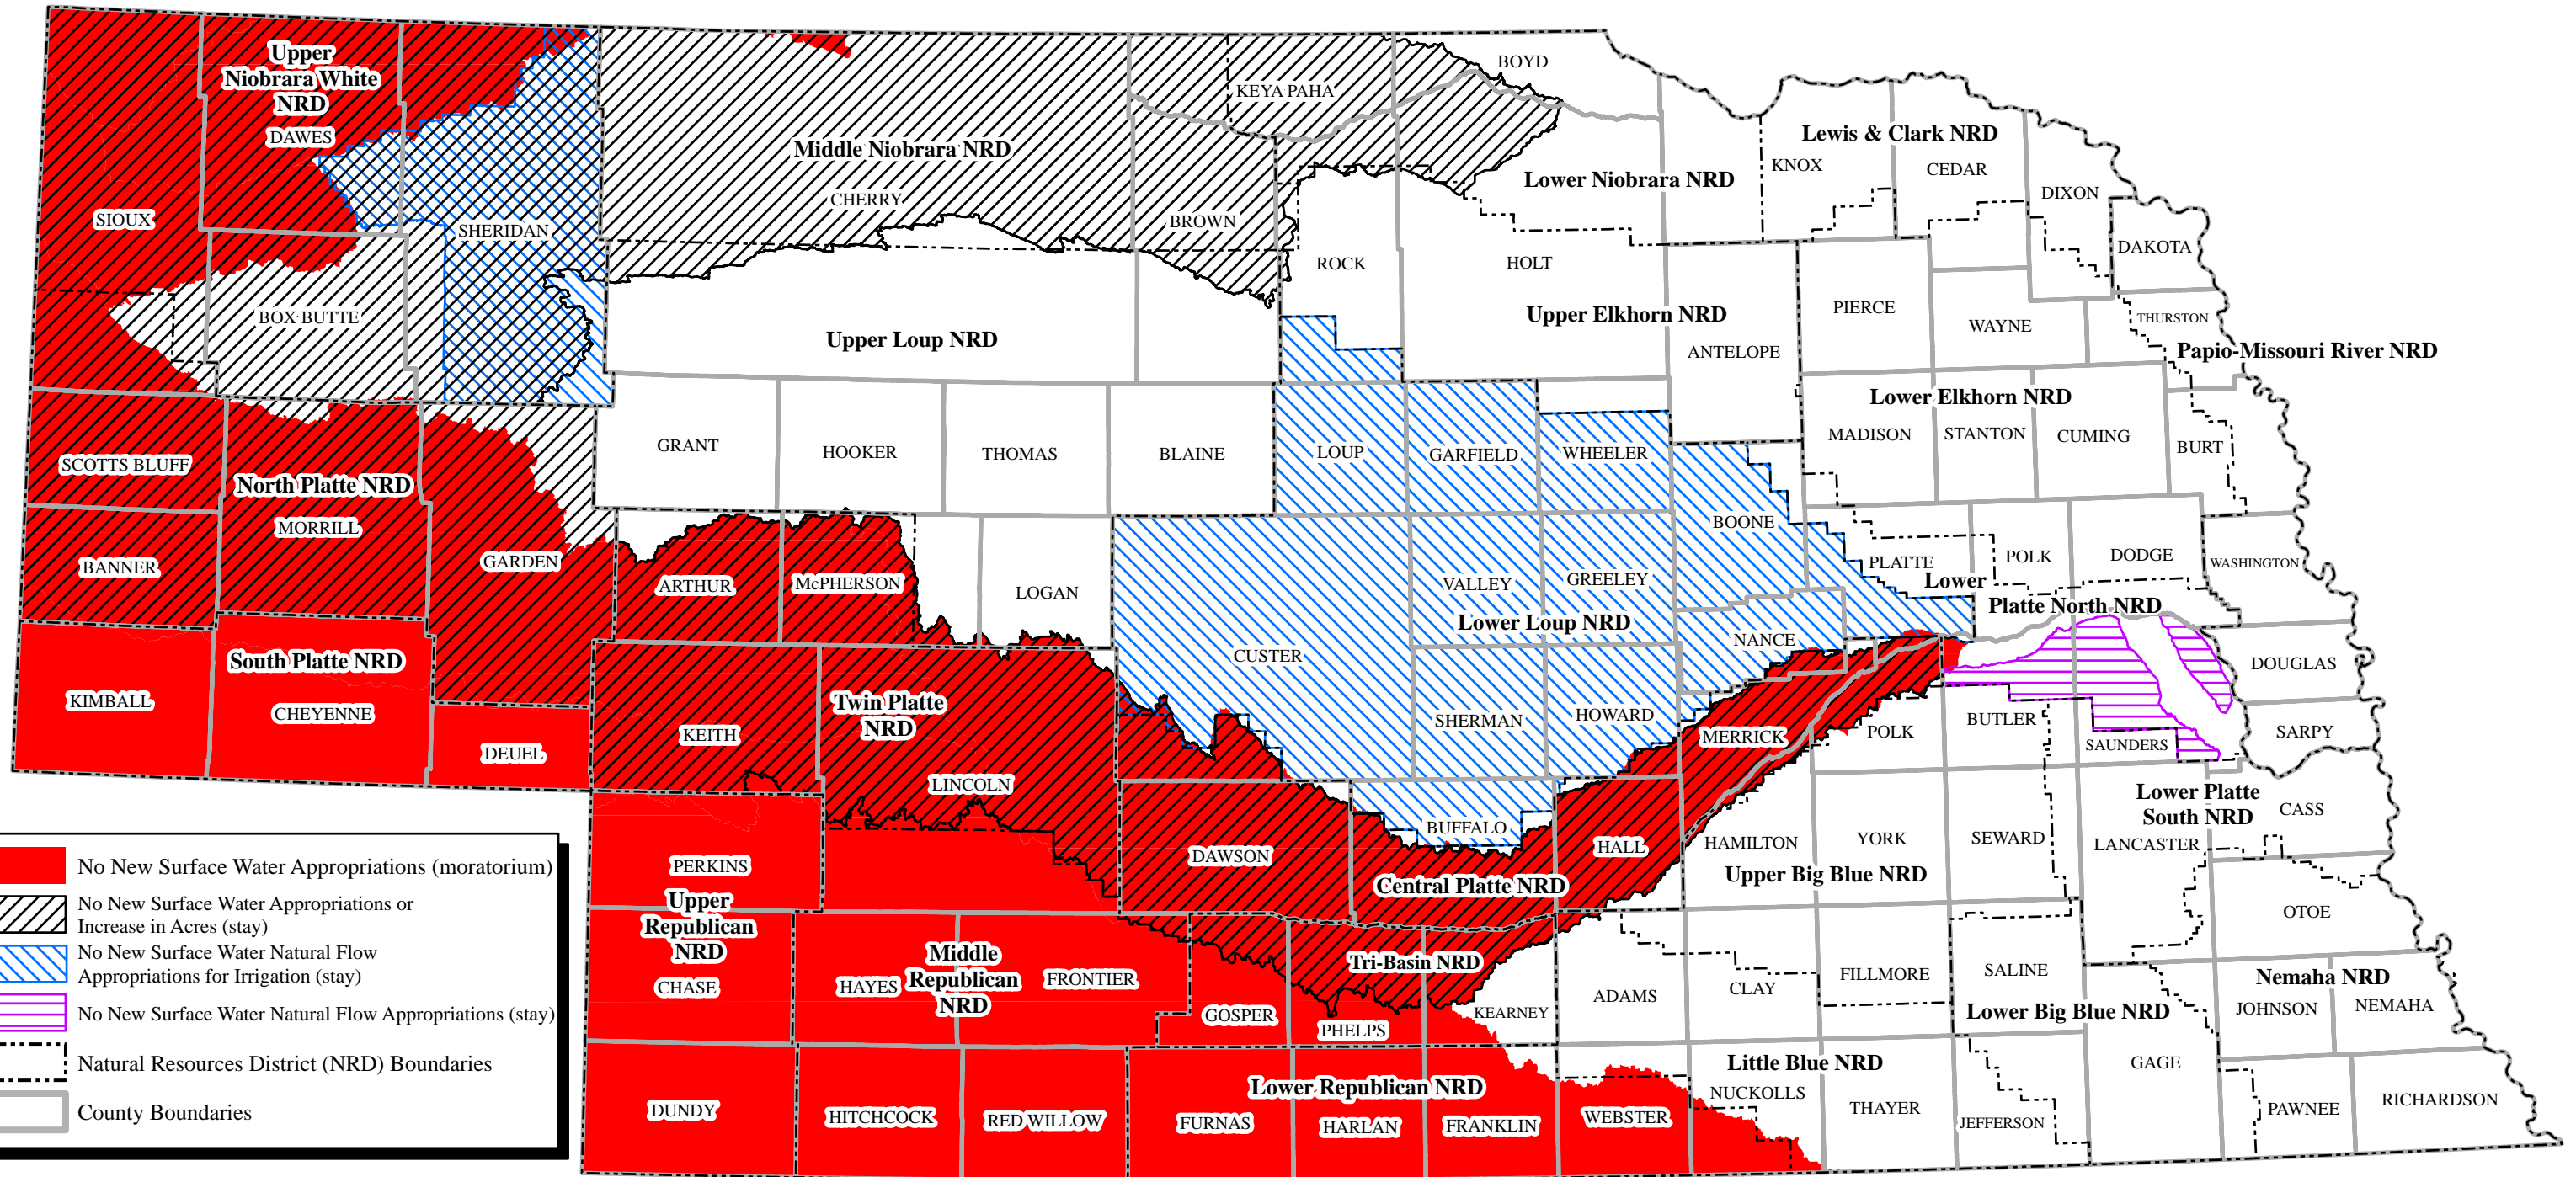

# Restrictions on Surface Water Appropriations in Nebraska

Moratoriums and Stays Issued by the Department of Natural Resources as of July 1, 2008

**THIS MAP IS FOR GENERAL REFERENCE ONLY.**  
 Contact DNR for detailed information regarding specific locations affected by these restrictions and any potential exceptions.

0 5 10 15 20 40 60 80 100  
 Miles